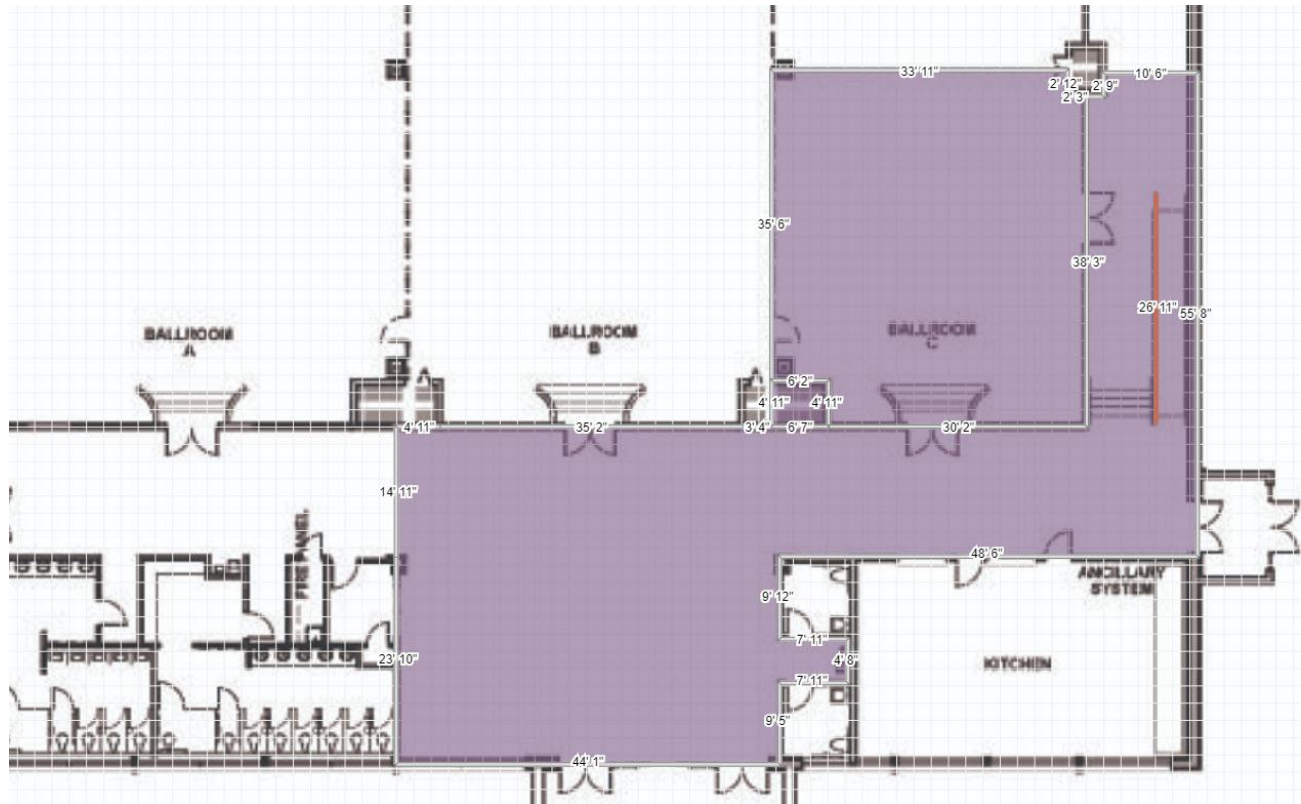

**210 Fee Fee Hills Drive
Hazelwood, MO 63042**

Venue Specifications

PART A – Spaces

Spaces	Square Footage	Room Capacity
Entire Facility	12,544	
5' Round		1,044
Classroom		522
Theatre		1,392
Reception		1,254
Hall A	4,050	
5' Round		337
Classroom		169
Theatre		450
Reception		405
Hall B	3,960	
5' Round		329
Classroom		165
Theatre		440
Reception		396
Hall A & B	8,010	
5' Round		660
Classroom		333
Theatre		889
Reception		801
Hall C	1,476	
5' Round		123
Classroom		61
Theatre		164
Reception		148
Hall D	1,044	
5' Round		87
Classroom		43
Theatre		116
Reception		104
Hall E	756	
5' Round		63
Classroom		31
Theatre		84
Reception		76

Spaces	Square Footage	Room Capacity
Stage	1,000	
5' Round		83
Classroom		42
Theatre		111
Reception		100
Breakout 1	1,134	
5' Round		94
Classroom		47
Theatre		126
Reception		113
Breakout 2	1,134	
5' Round		94
Classroom		47
Theatre		126
Reception		113
Pre-function 1	1,932	
5' Round		161
Classroom		80
Theatre		214
Reception		193
Pre-function 2	1,075	
5' Round		89
Classroom		45
Theatre		119
Reception		108
Pre-function 3		
5' Round		83
Classroom		42
Theatre		111
Reception		100
Dance Floor	500	

Entire Facility

Halls A&B

Hall C & Pre-function

Hall D & Pre-Function