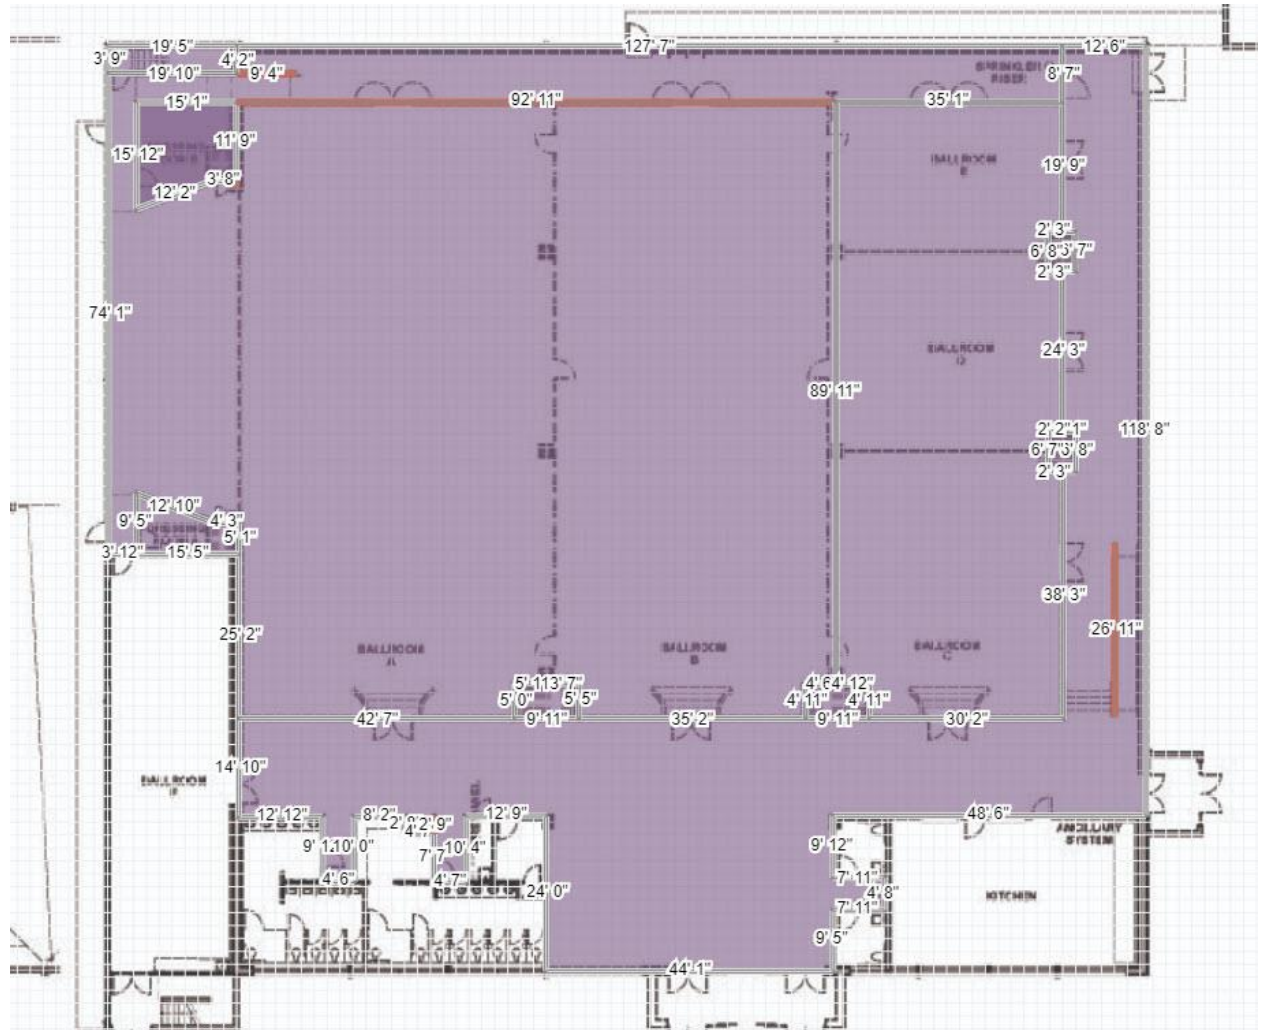

**210 Fee Fee Hills Drive
Hazelwood, MO 63042**

Venue Specifications

PART A – Spaces

Spaces	Square Footage	Room Capacity
Entire Facility	12,544	
5' Round		1,044
Classroom		522
Theatre		1,392
Reception		1,254
Hall A	4,050	
5' Round		337
Classroom		169
Theatre		450
Reception		405
Hall B	3,960	
5' Round		329
Classroom		165
Theatre		440
Reception		396
Hall A & B	8,010	
5' Round		660
Classroom		333
Theatre		889
Reception		801
Hall C	1,476	
5' Round		123
Classroom		61
Theatre		164
Reception		148
Hall D	1,044	
5' Round		87
Classroom		43
Theatre		116
Reception		104
Hall E	756	
5' Round		63
Classroom		31
Theatre		84
Reception		76

Spaces	Square Footage	Room Capacity
Stage	1,000	
5' Round		83
Classroom		42
Theatre		111
Reception		100
Breakout 1	1,134	
5' Round		94
Classroom		47
Theatre		126
Reception		113
Breakout 2	1,134	
5' Round		94
Classroom		47
Theatre		126
Reception		113
Pre-function 1	1,932	
5' Round		161
Classroom		80
Theatre		214
Reception		193
Pre-function 2	1,075	
5' Round		89
Classroom		45
Theatre		119
Reception		108
Pre-function 3		
5' Round		83
Classroom		42
Theatre		111
Reception		100
Dance Floor	500	

Entire Facility

Halls A&B

Hall C & Pre-function

Hall D & Pre-Function