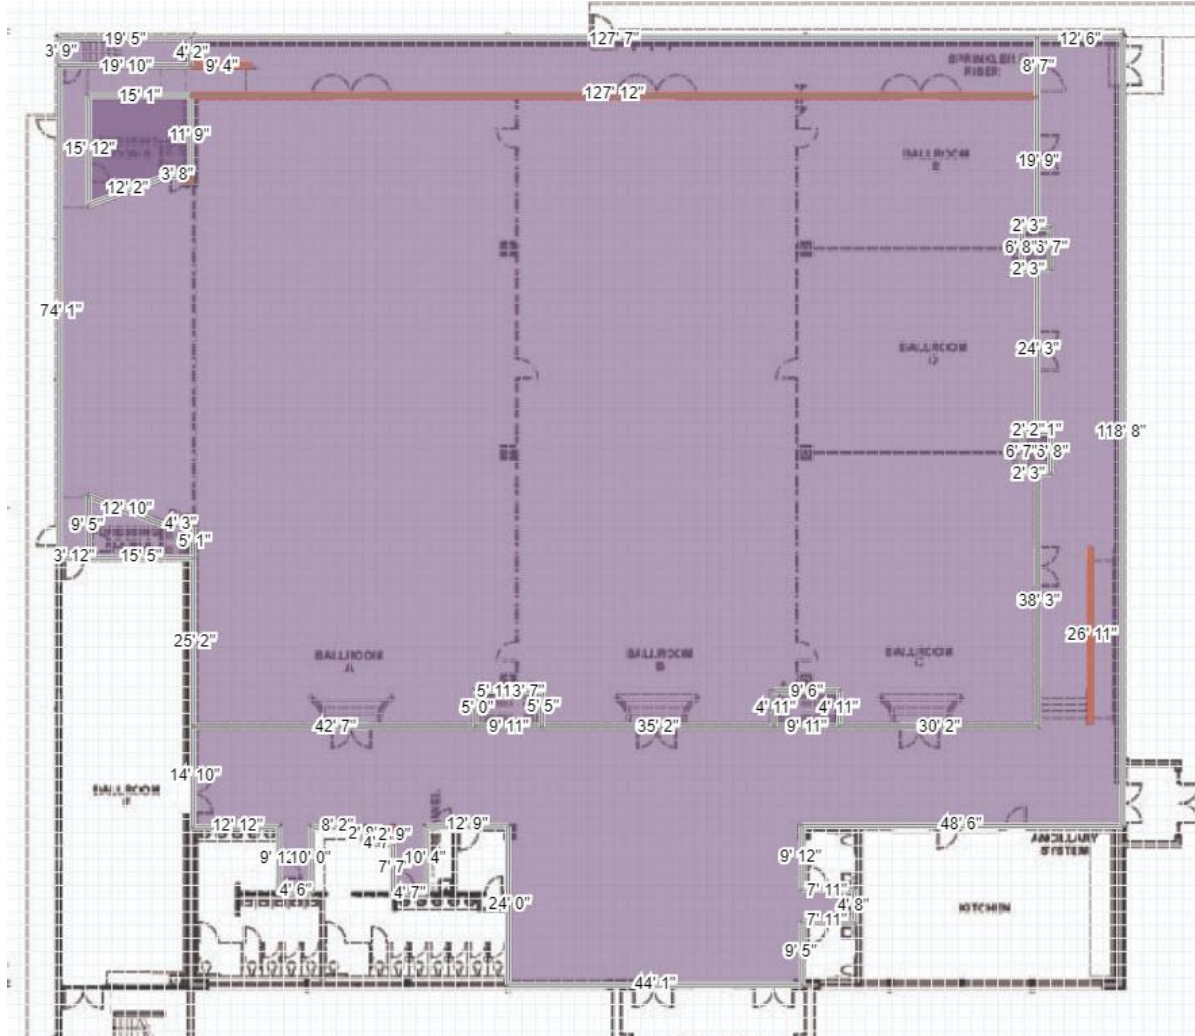

**210 Fee Fee Hills Drive
Hazelwood, MO 63042**

Venue Specifications

PART A – Spaces

Spaces	Square Footage	Room Capacity
Entire Facility	12,544	
5' Round		1,044
Classroom		522
Theatre		1,392
Reception		1,254
Hall A	4,050	
5' Round		337
Classroom		169
Theatre		450
Reception		405
Hall B	3,960	
5' Round		329
Classroom		165
Theatre		440
Reception		396
Hall A & B	8,010	
5' Round		660
Classroom		333
Theatre		889
Reception		801
Hall C	1,476	
5' Round		123
Classroom		61
Theatre		164
Reception		148
Hall D	1,044	
5' Round		87
Classroom		43
Theatre		116
Reception		104
Hall E	756	
5' Round		63
Classroom		31
Theatre		84
Reception		76

Spaces	Square Footage	Room Capacity
Stage	1,000	
5' Round		83
Classroom		42
Theatre		111
Reception		100
Breakout 1	1,134	
5' Round		94
Classroom		47
Theatre		126
Reception		113
Breakout 2	1,134	
5' Round		94
Classroom		47
Theatre		126
Reception		113
Pre-function 1	1,932	
5' Round		161
Classroom		80
Theatre		214
Reception		193
Pre-function 2	1,075	
5' Round		89
Classroom		45
Theatre		119
Reception		108
Pre-function 3		
5' Round		83
Classroom		42
Theatre		111
Reception		100
Dance Floor	500	

Entire Facility

Halls A&B

Hall C & Pre-function

Hall D & Pre-Function